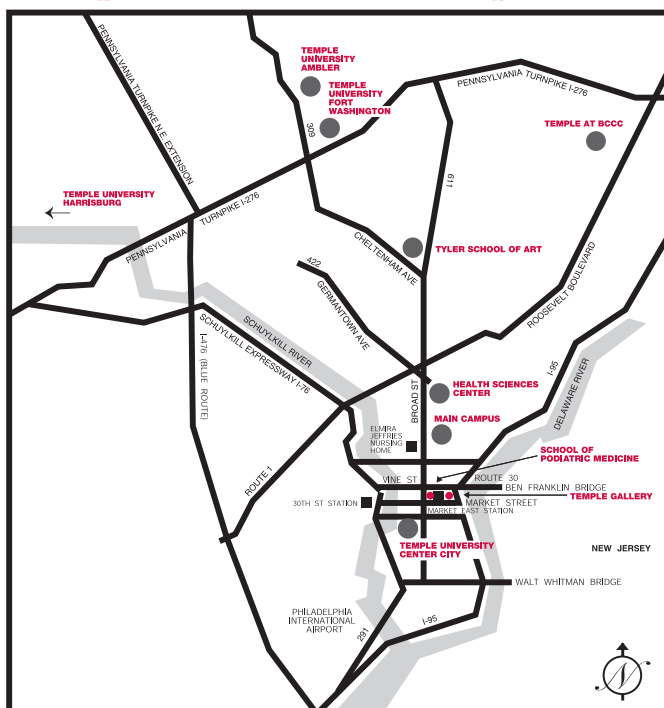

Graduate Programs at Temple University Fort Washington

Master's Degree Programs:

Business Administration (MBA and MS)
Educational Administration
Electrical and Computer Engineering
Pharmaceutical Quality Assurance and Regulatory Affairs (QA/RA)
Pharmaceutics (non-thesis MS)

Graduate Certificate Programs:

Electrical and Computer Engineering
Pharmaceutical Quality Assurance and Regulatory Affairs (QA/RA)
Principalship
Pharmaceutics (non-thesis MS certificate)

Non-Credit Programs at Temple University Ambler and Temple University Fort Washington

Professional Meeting Planning
Interior Design
Master Home Gardener
Wedding Planning and Consulting
Editing and Writing
Exam Prep for GMAT, LSAT, GRE, SAT
Computer Applications
Web Site Design
Database Management
Exercise and Wellness
Food and Entertainment
Trips and Tours
Educational Camps for Kids

Temple University Campuses and Locations

Main Campus:

Broad St. & Montgomery Ave., Philadelphia, PA

Health Sciences Center:

Broad & Ontario Sts., Philadelphia, PA

School of Podiatric Medicine

Eighth & Race, Philadelphia, PA

Temple University Ambler:

580 Meetinghouse Rd., Ambler, PA

Tyler School of Art:

Beech & Penrose Aves., Elkins Park, PA

Temple University Center City:

1515 Market St., Philadelphia, PA

Temple University Harrisburg:

234 Strawberry Square, Harrisburg, PA

Temple University Fort Washington:

401 Commerce Drive, Fort Washington, PA

Temple University at BCCC:

Bucks County Community College, Swamp Rd., Newtown, PA

Temple Gallery:

45 North Second St., Philadelphia, PA